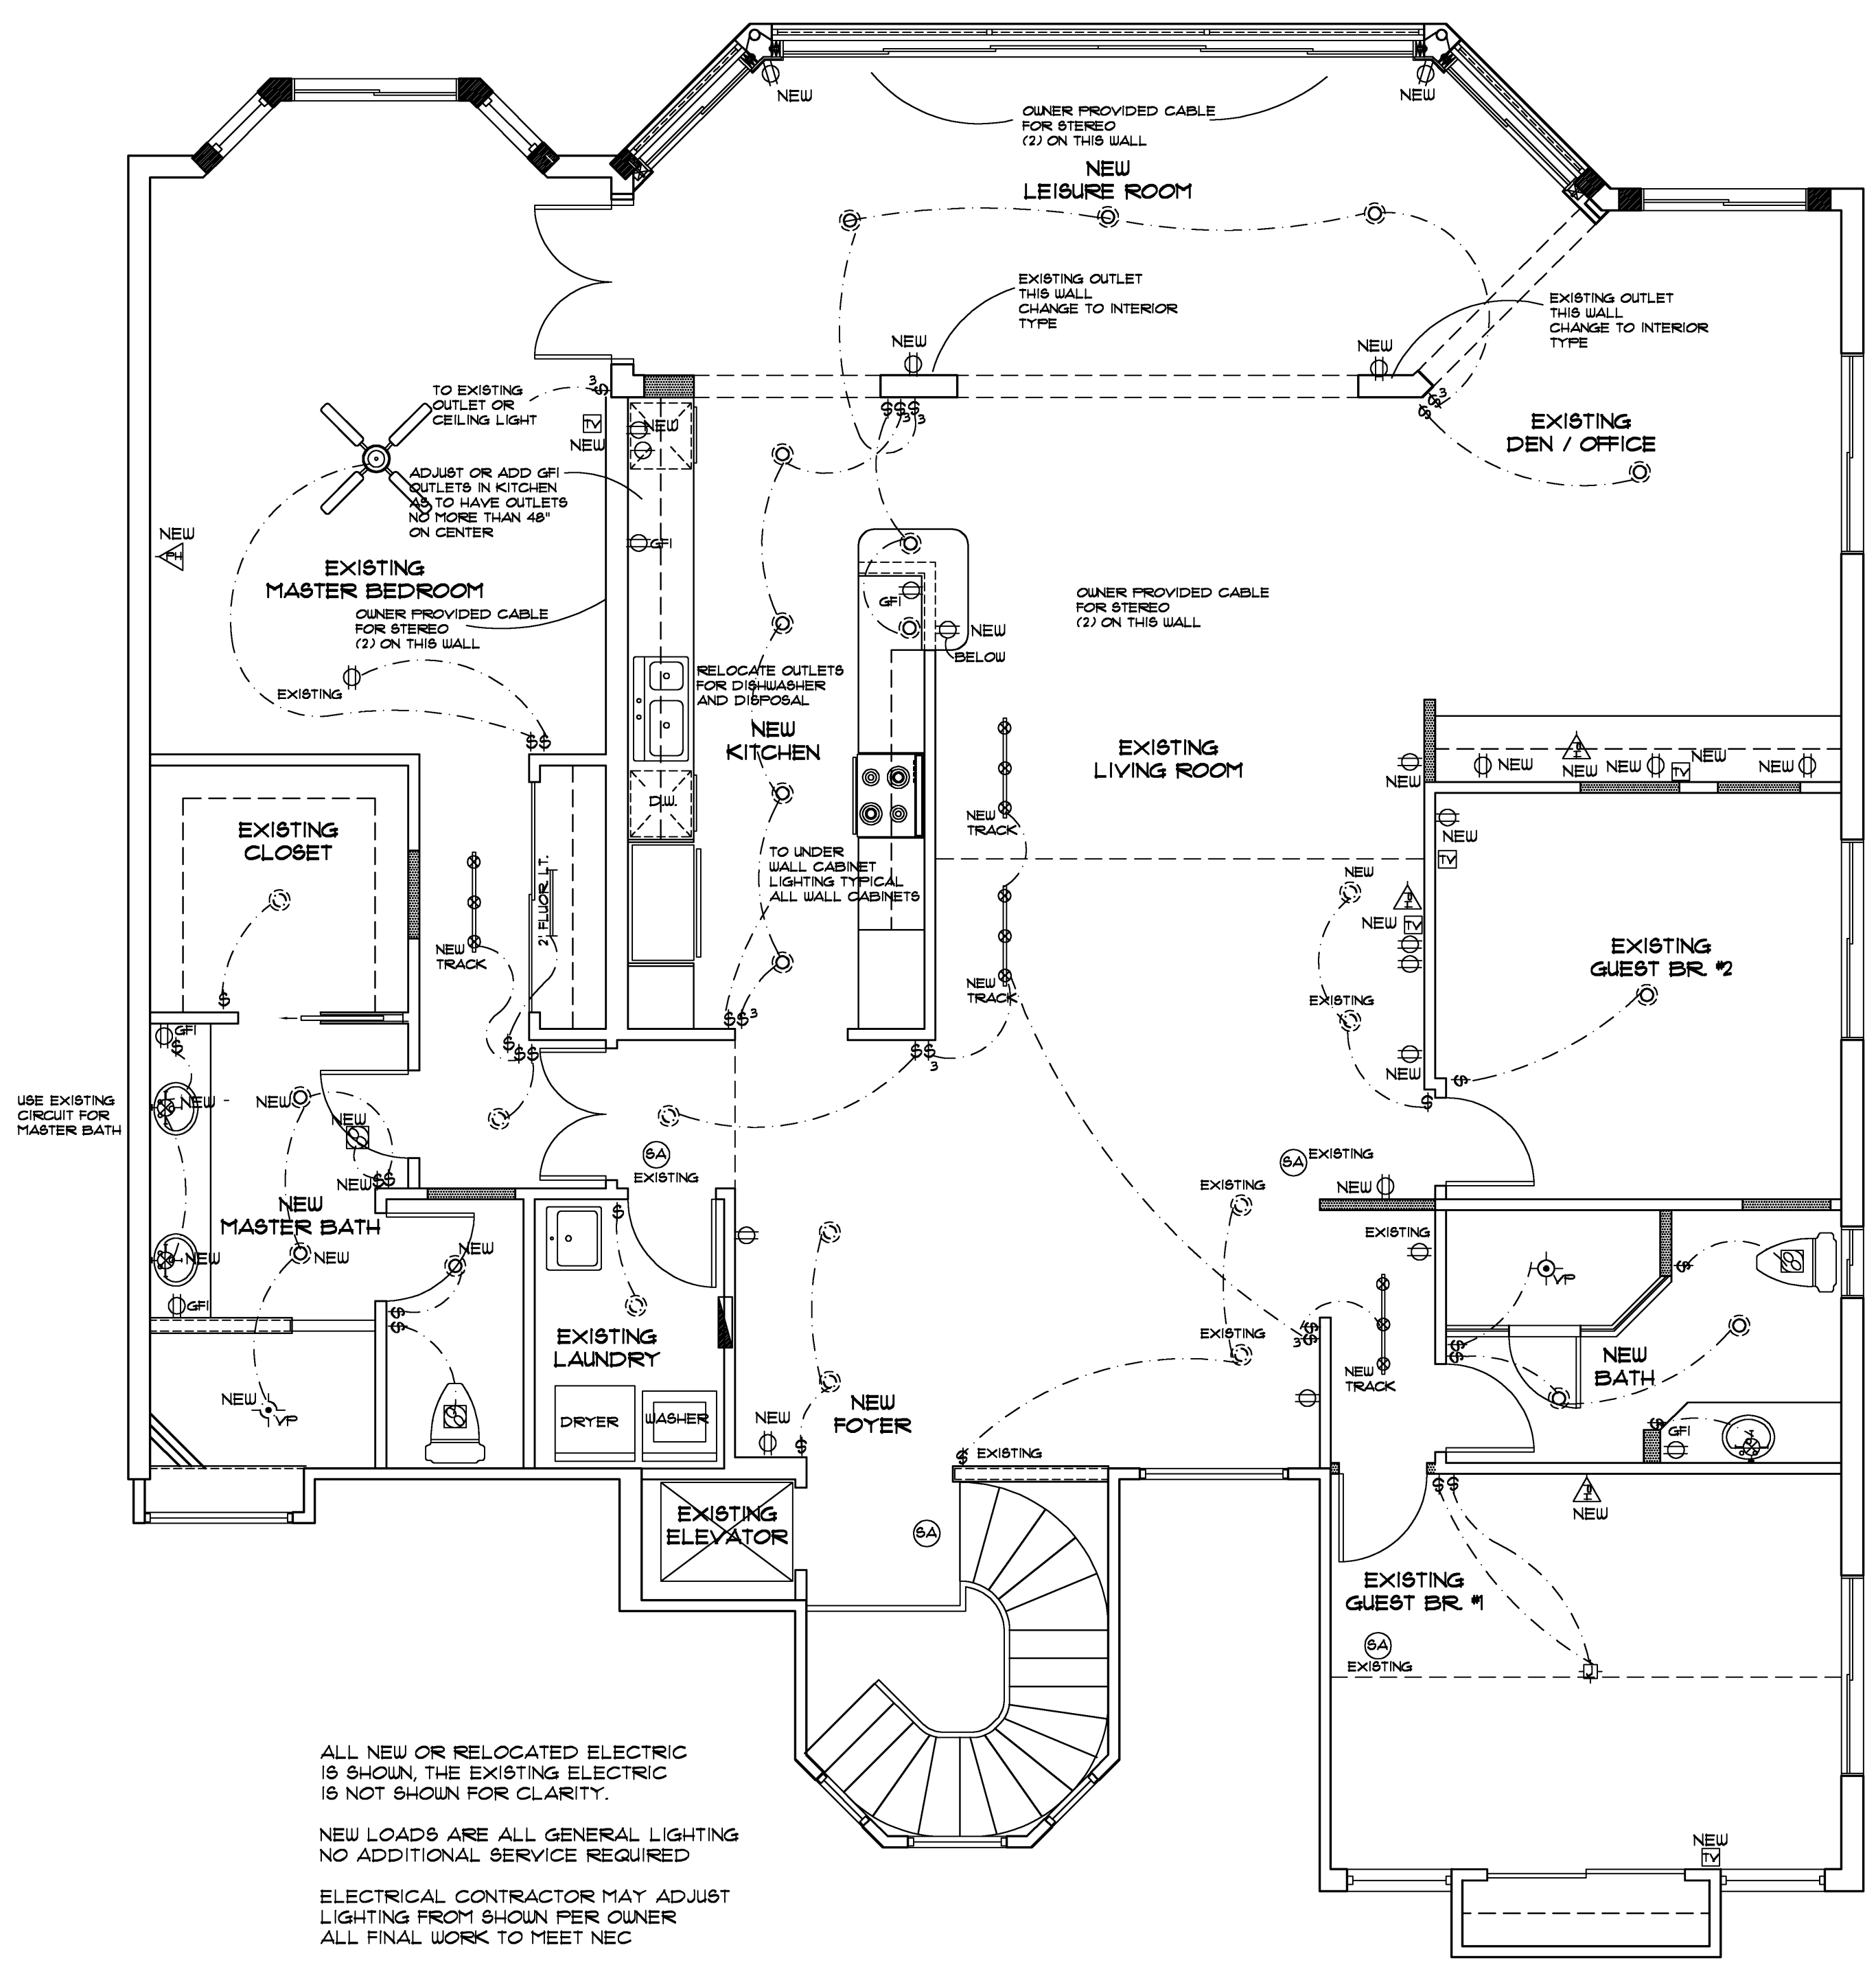

ELECTRICAL LEGEND							
⊙	RECESSED HI-HAT	⊙	INTERCOM BASE STATION	⊙	GARAGE PHOTO SWITCH	⊙	GARAGE DOOR SENSOR BEAM
⊙	MINI RECESSED HI-HAT	⊙	INTERCOM SPEAKER	⊙	⊙	⊙	DIRECT WIRED MOTOR
⊙	HALOGEN LIGHT FIXTURE	⊙	DOOR BELL	⊙	⊙	⊙	DISCONNECT SWITCH
⊙	GLOBE LIGHT	⊙	CHIME BOX	⊙	⊙	⊙	PUSH BUTTON
⊙	FLUORESCENT LIGHT	⊙	JUNCTION BOX	⊙	⊙	⊙	FLOOR OUTLET
⊙	VAPOR PROOF RECESSED LIGHT FIXTURE	⊙	THERMOSTAT/HUMIDISTAT	⊙	⊙	⊙	220V RECEPTACLE
⊙	WALL MOUNTED FIXTURE	⊙	CABLE TELEVISION LOCATION	⊙	⊙	⊙	SWITCH
⊙	KEYLESS LIGHT FIXTURE	⊙	PHONE JACK	⊙	⊙	⊙	3 WAY SWITCH
⊙	TRACK LIGHT	⊙	EXHAUST FAN	⊙	⊙	⊙	4 WAY SWITCH
⊙	FLOOD LIGHT	⊙	OUTLET FOR GARAGE DOOR OPENER	⊙	⊙	⊙	120V RECEPTACLE
⊙	PIER MOUNTED LIGHT FIXTURE	⊙	CEILING FAN	⊙	⊙	⊙	HALF HOT RECEPTACLE
⊙	PENDANT LIGHT FIXTURE	⊙	HARD WIRED SMOKE ALARM	⊙	⊙	⊙	120V G.F.I.
							WEATHER PROOF G.F.I.
							DEDICATED CIRCUIT 20V

ALL NEW OR RELOCATED ELECTRIC IS SHOWN, THE EXISTING ELECTRIC IS NOT SHOWN FOR CLARITY.

NEW LOADS ARE ALL GENERAL LIGHTING NO ADDITIONAL SERVICE REQUIRED

ELECTRICAL CONTRACTOR MAY ADJUST LIGHTING FROM SHOWN PER OWNER ALL FINAL WORK TO MEET NEC

NEW ELECTRIC PLAN

SCALE 1/4"=1'-0"

A REMODEL PROJECT FOR:
FRANK MARCO
184 EAGLE DRIVE
ADMIRALS COVE
JUPITER, FLORIDA

Consulting Architect
Stephan A. Yeckes Architect, PA
772 U.S. Highway One North Palm Beach, Florida 33408
(561) 626-0402